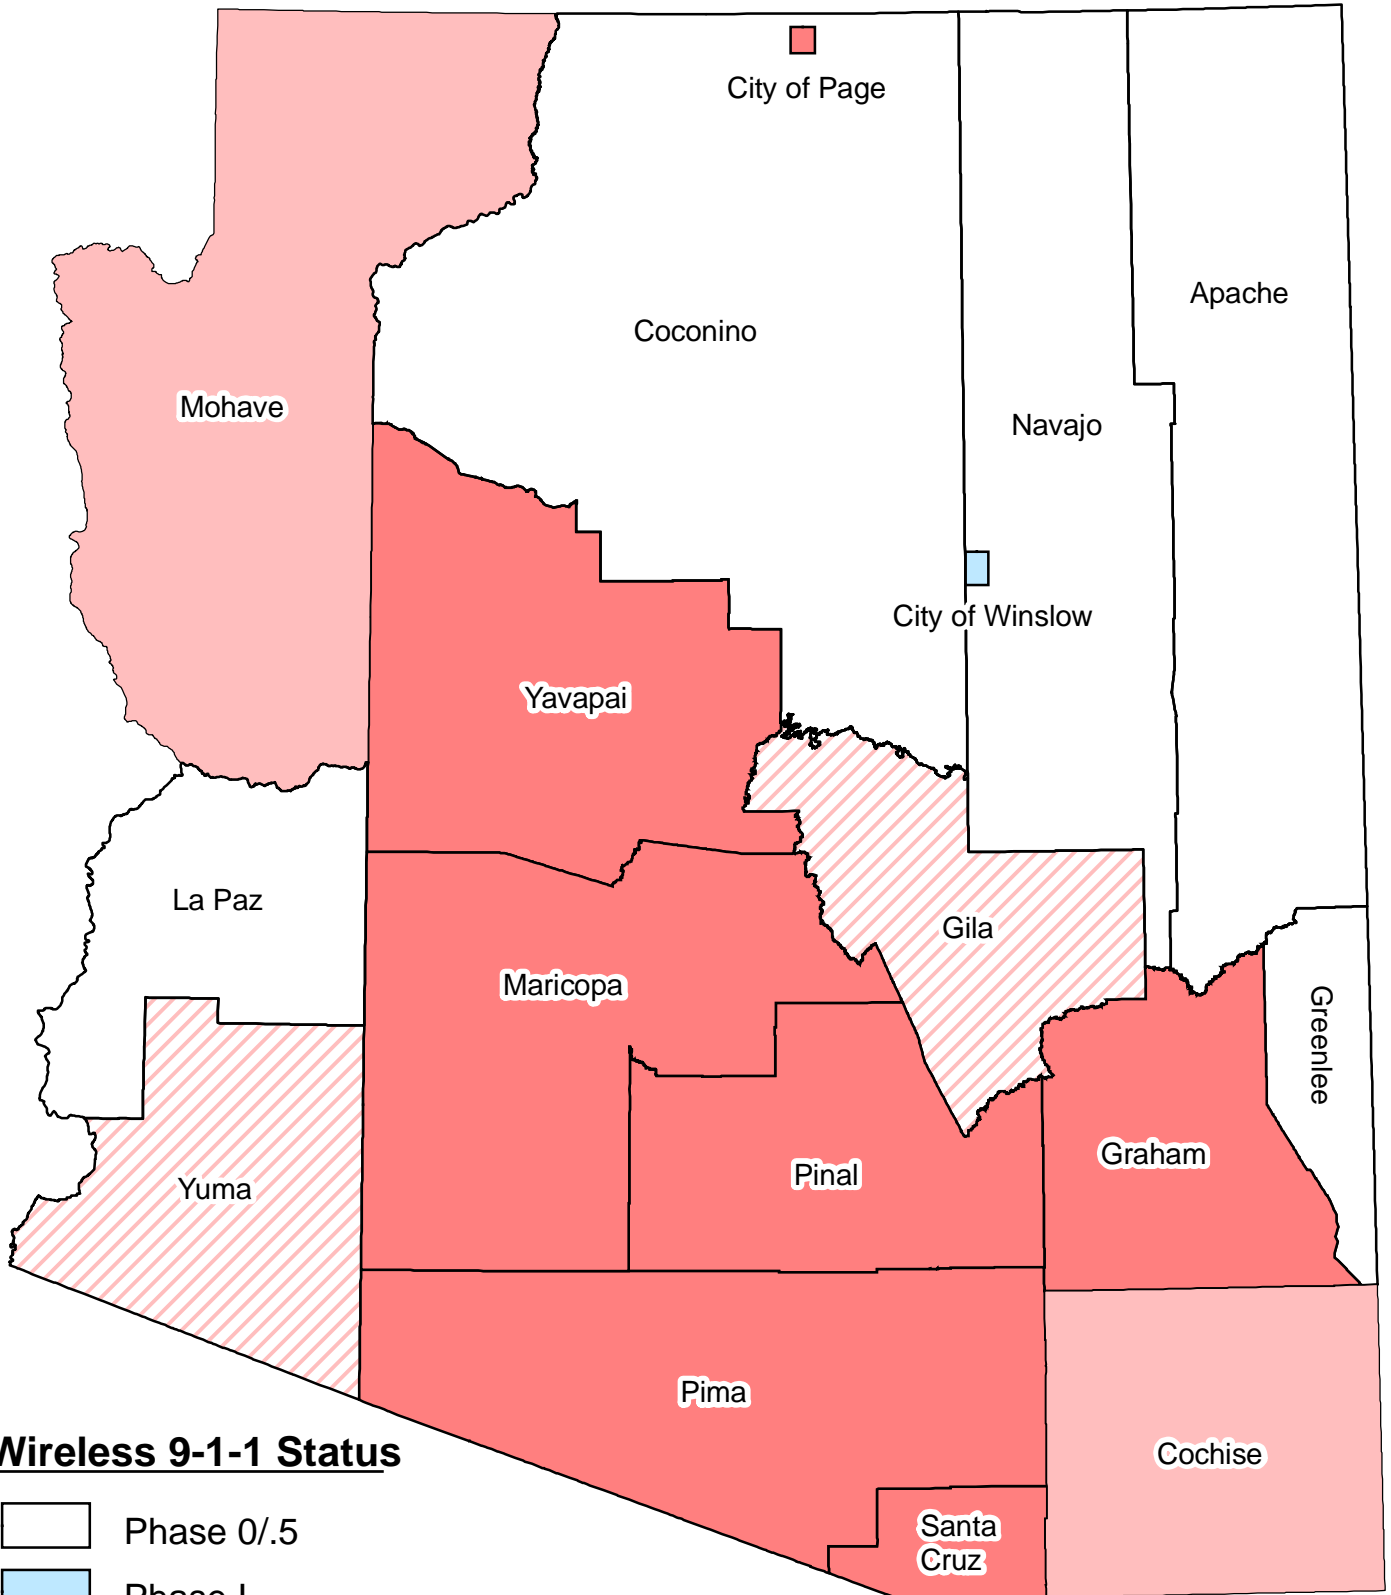

Arizona Wireless 9-1-1 Status

By County

Wireless 9-1-1 Status

-  Phase 0/.5
-  Phase I
-  Phase II
-  Current Phase II Project
-  2010/2011 Phase II Project

4